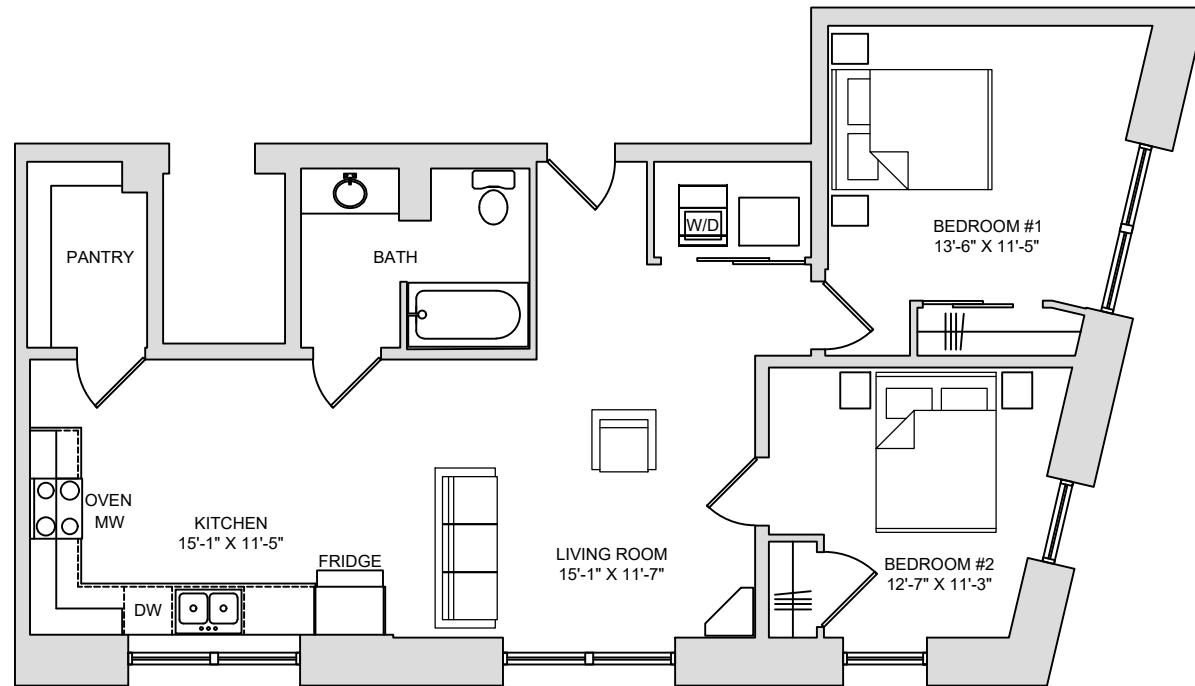

WASHINGTON PLACE
HISTORIC FLATS

UNIT 001
GARDEN FLOOR

2 BEDROOM

1 BATH

878 SF

SCALE: 1/8" = 1'-0"