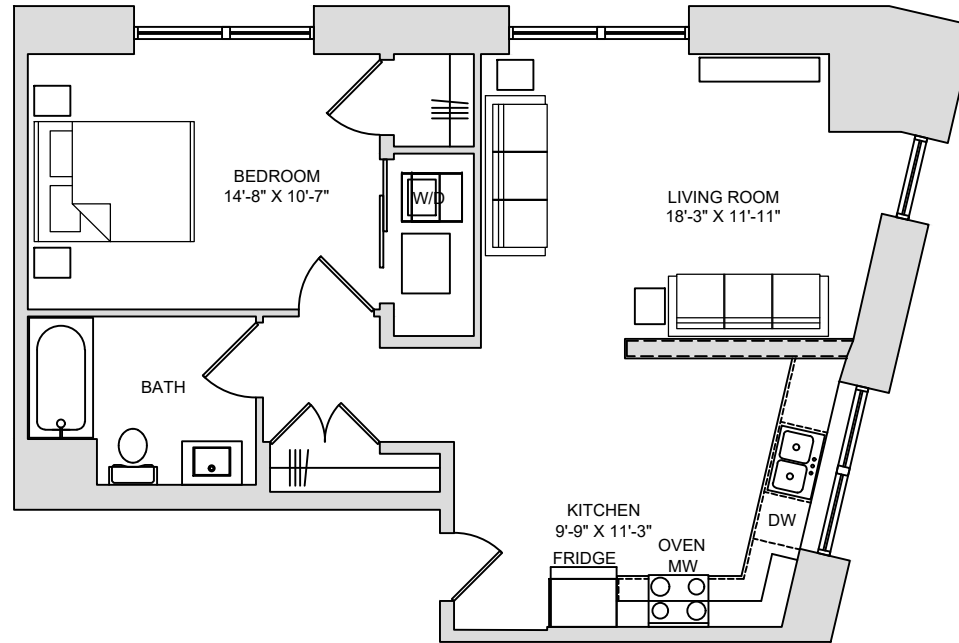

WASHINGTON PLACE
HISTORIC FLATS

UNIT 002
GARDEN FLOOR

1 BEDROOM

1 BATH

732 SF

SCALE: 1/8" = 1'-0"