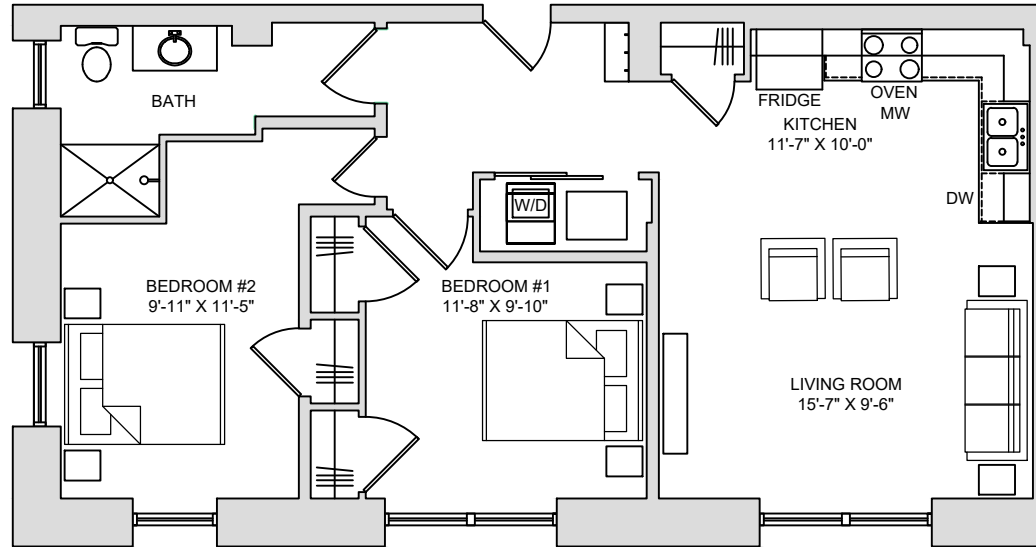

WASHINGTON PLACE
HISTORIC FLATS

UNIT 003
GARDEN FLOOR

2 BEDROOM

1 BATH

803 SF

SCALE: 1/8" = 1'-0"