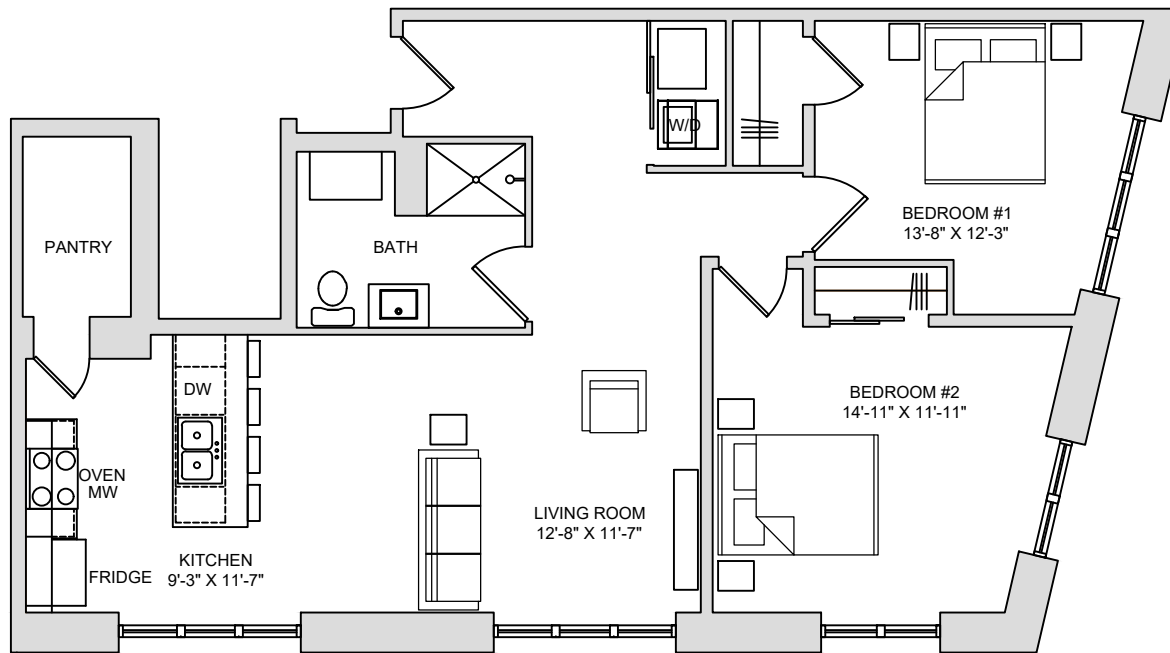

WASHINGTON PLACE
HISTORIC FLATS

UNIT 101
FIRST FLOOR

2 BEDROOM

1 BATH

950 SF

SCALE: 1/8" = 1'-0"