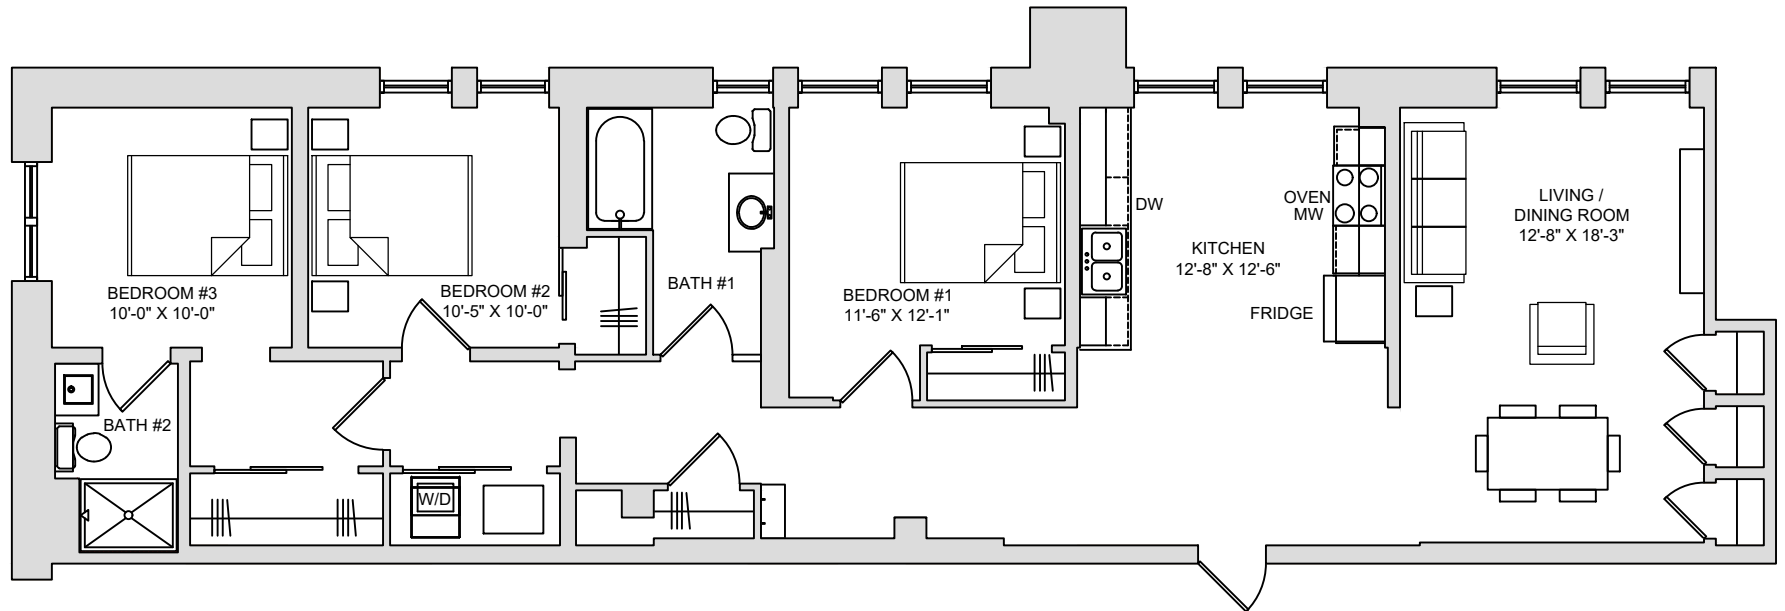

WASHINGTON PLACE
HISTORIC FLATS

UNIT 104
FIRST FLOOR

3 BEDROOM 2 BATH 1,278 SF

SCALE: 1/8" = 1'-0"