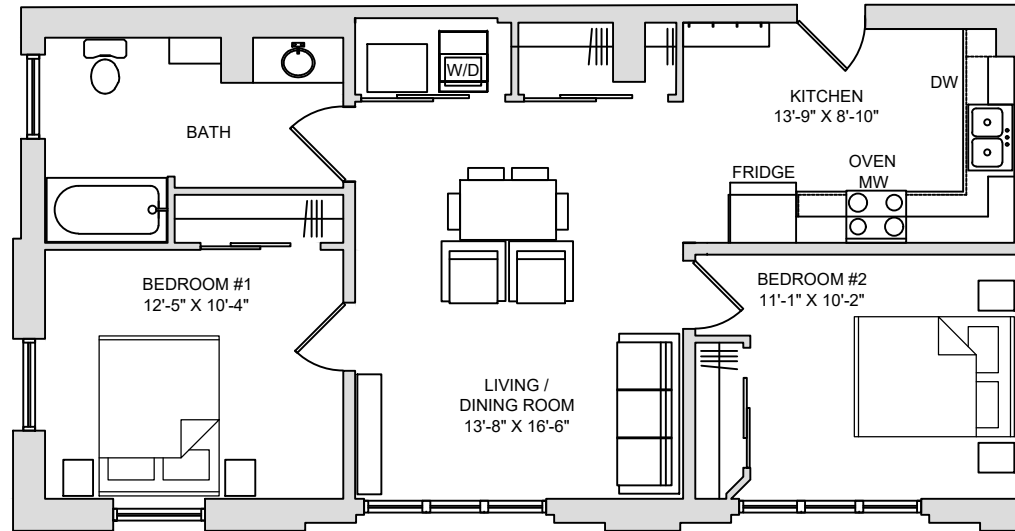

WASHINGTON PLACE  
HISTORIC FLATS

UNIT 203  
SECOND FLOOR

2 BEDROOM

1 BATH

803 SF

SCALE: 1/8" = 1'-0"