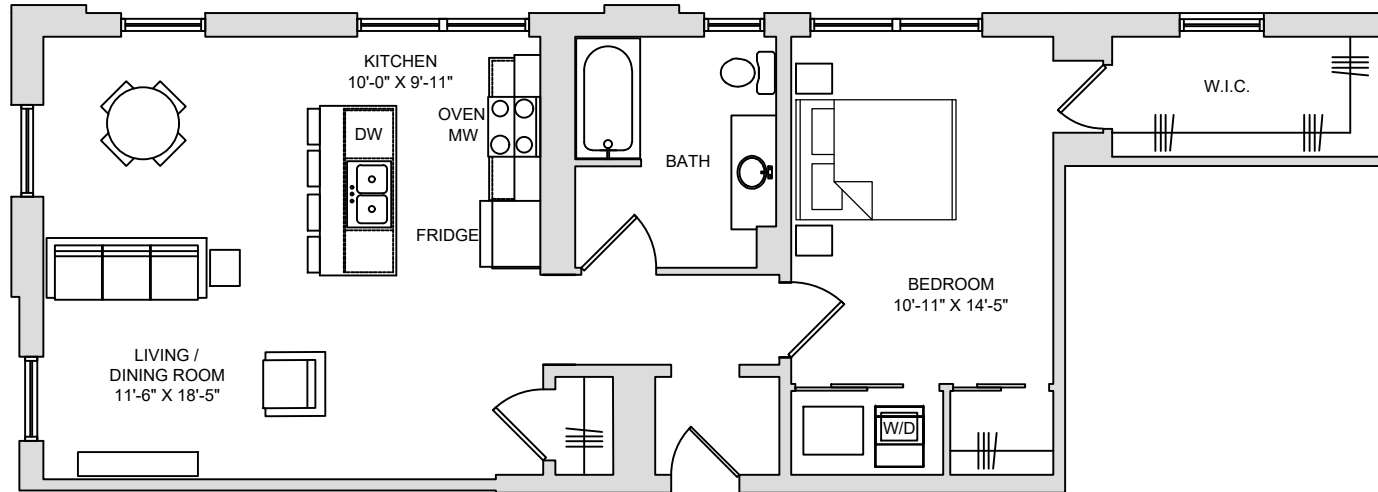

WASHINGTON PLACE  
HISTORIC FLATS

UNIT 204  
SECOND FLOOR

1 BEDROOM

1 BATH

820 SF

SCALE: 1/8" = 1'-0"