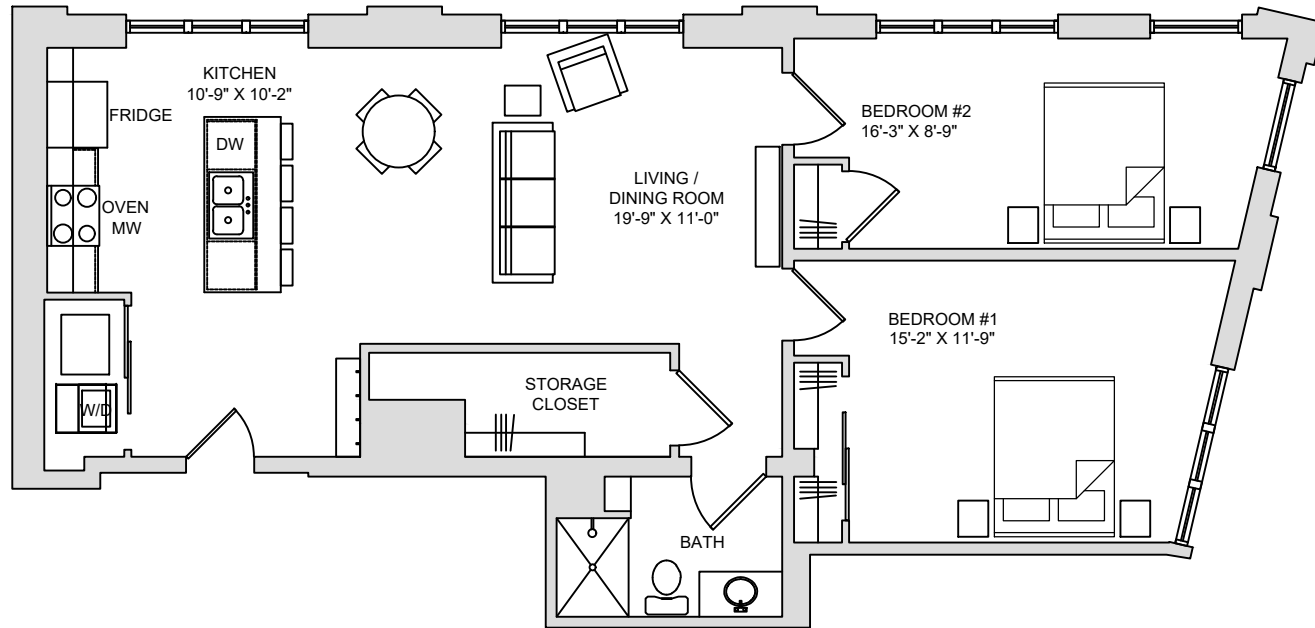

WASHINGTON PLACE
HISTORIC FLATS

UNIT 302
THIRD FLOOR

2 BEDROOM

1 BATH

996 SF

SCALE: 1/8" = 1'-0"