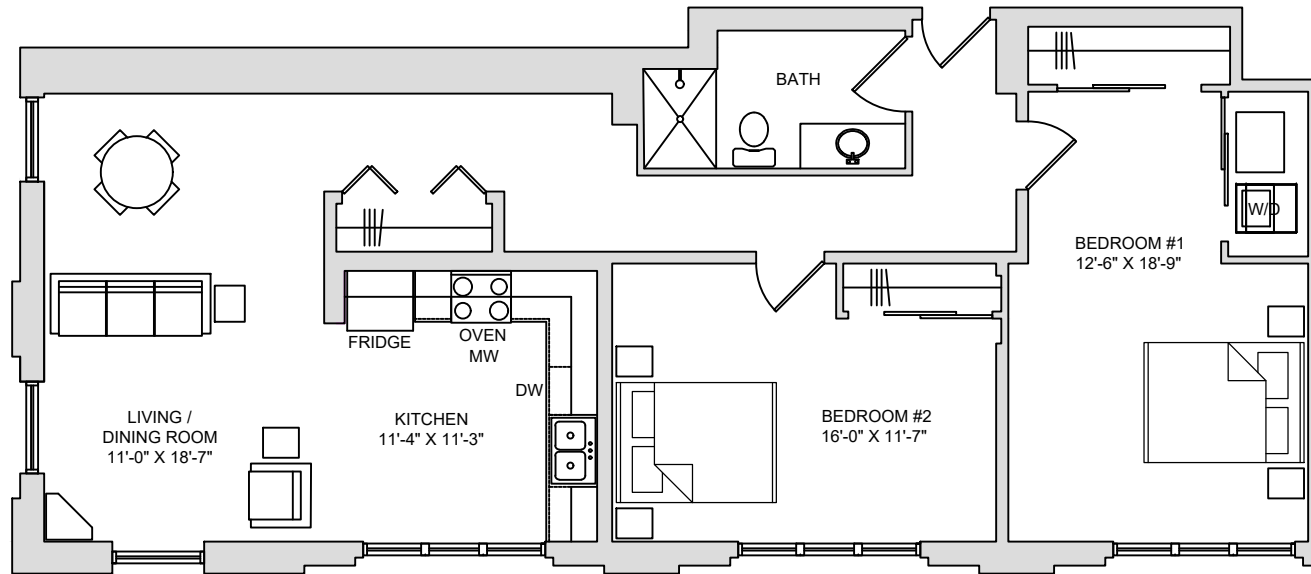

WASHINGTON PLACE
HISTORIC FLATS

UNIT 303
THIRD FLOOR

2 BEDROOM

1 BATH

1,092 SF

SCALE: 1/8" = 1'-0"