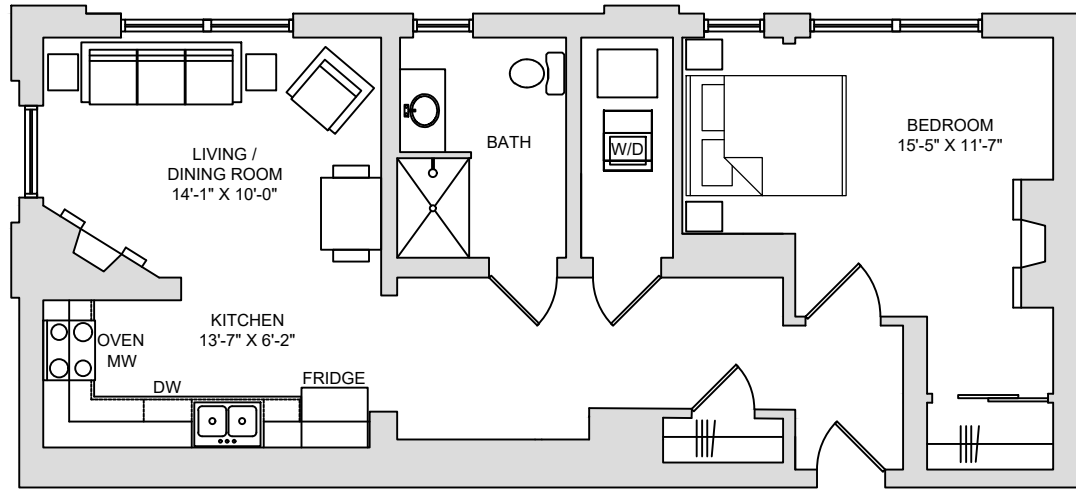

WASHINGTON PLACE  
HISTORIC FLATS

UNIT 304  
THIRD FLOOR

1 BEDROOM

1 BATH

734 SF

SCALE: 1/8" = 1'-0"