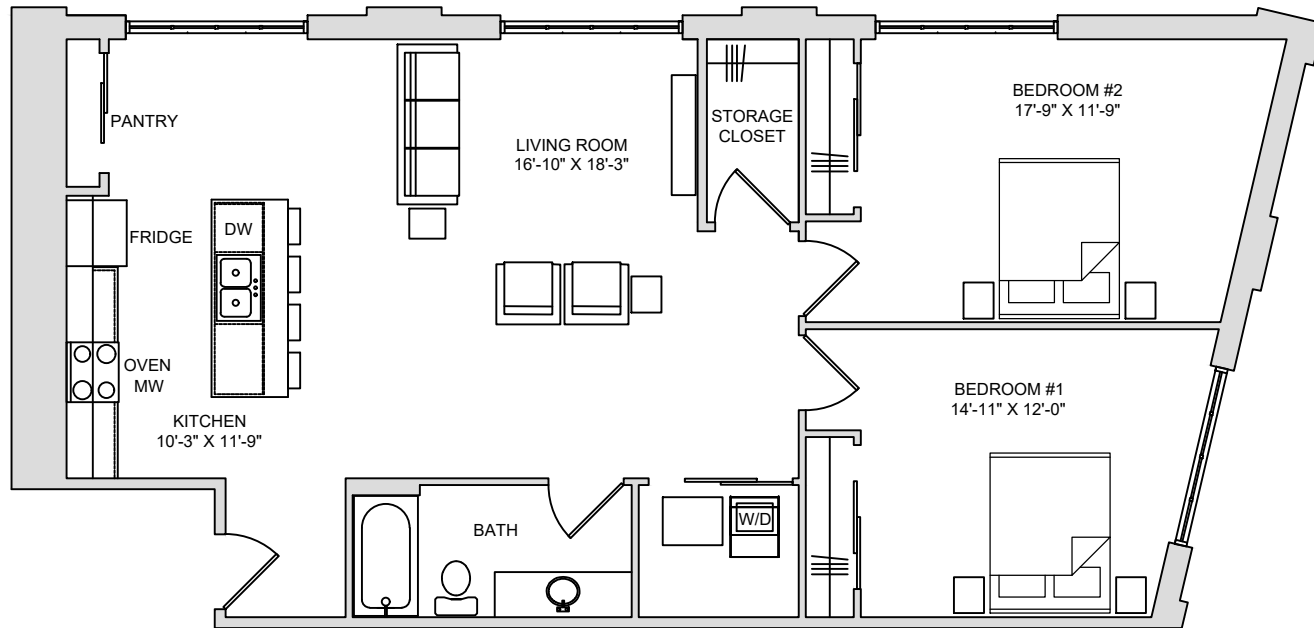

WASHINGTON PLACE
HISTORIC FLATS

UNIT 402
FOURTH FLOOR

2 BEDROOM

1 BATH

1,110 SF

SCALE: 1/8" = 1'-0"