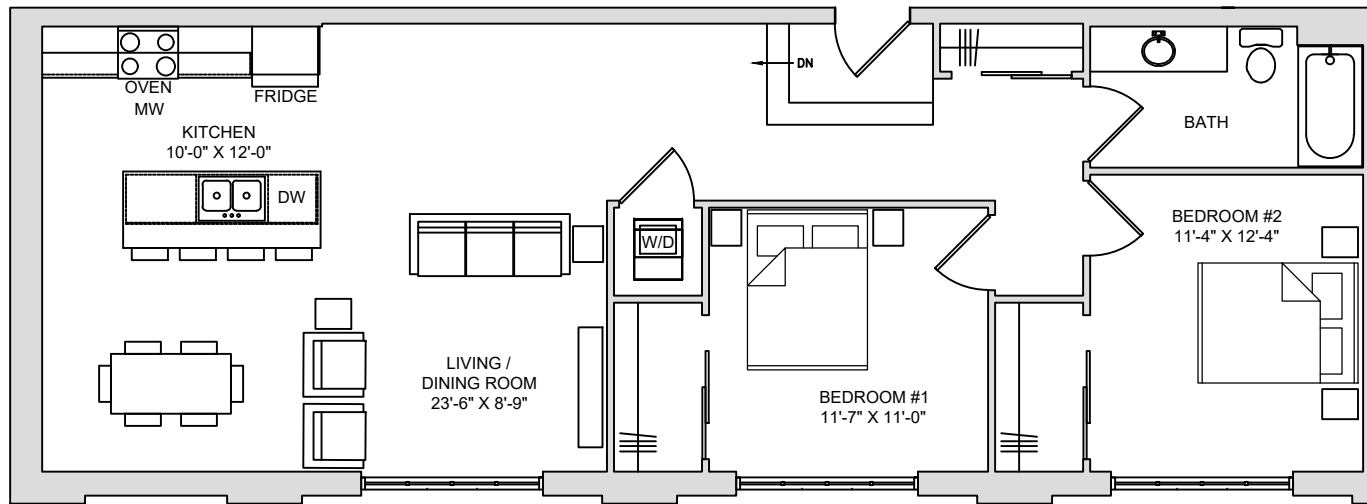

WASHINGTON PLACE
HISTORIC FLATS

UNIT 403
FOURTH FLOOR

2 BEDROOM

1 BATH

1,032 SF

SCALE: 1/8" = 1'-0"