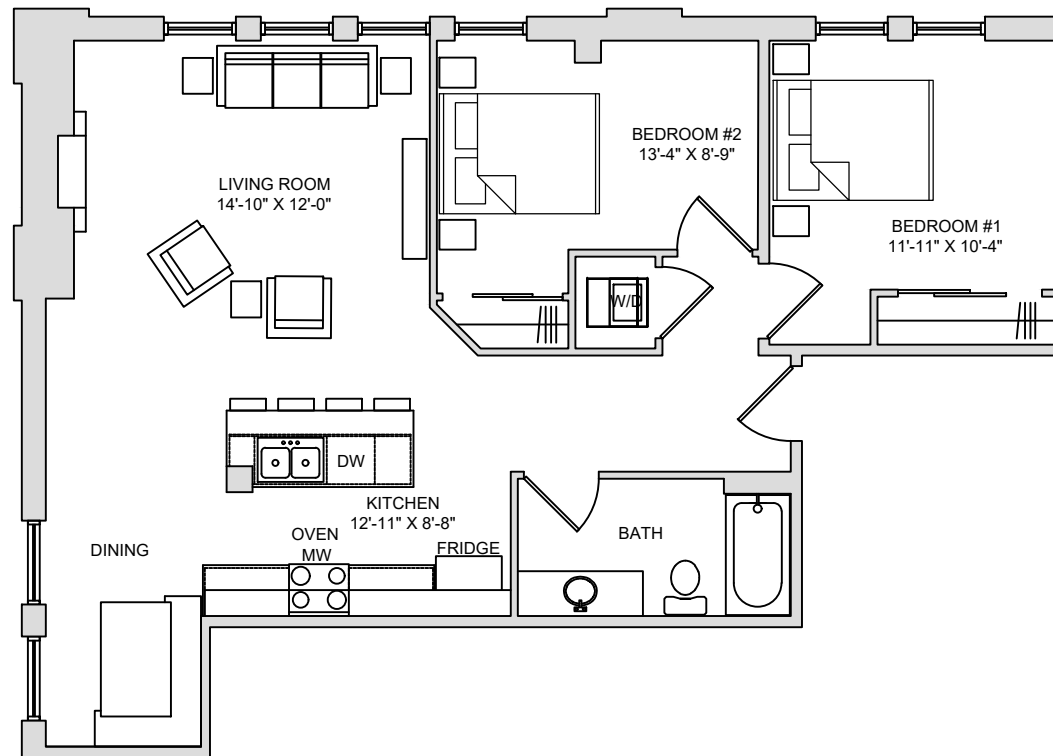

WASHINGTON PLACE
HISTORIC FLATS

UNIT 404
FOURTH FLOOR

2 BEDROOM

1 BATH

928 SF

SCALE: 1/8" = 1'-0"