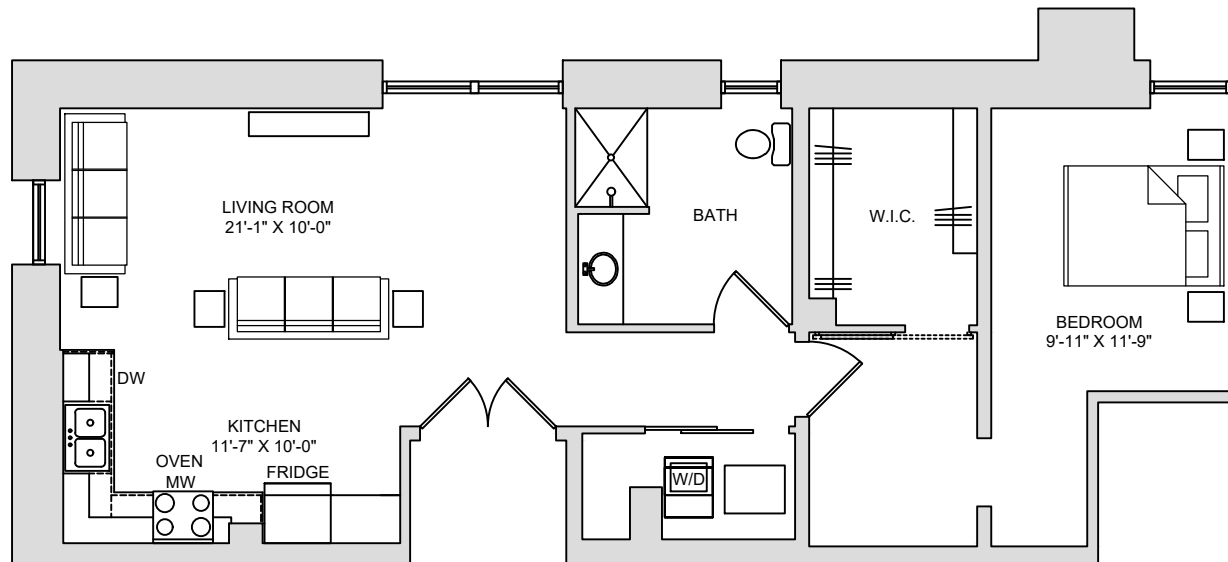

WASHINGTON PLACE &
HISTORIC FLATS

UNIT 004
GARDEN FLOOR

1 BEDROOM

1 BATH

825 SF

SCALE: 1/8" = 1'-0"