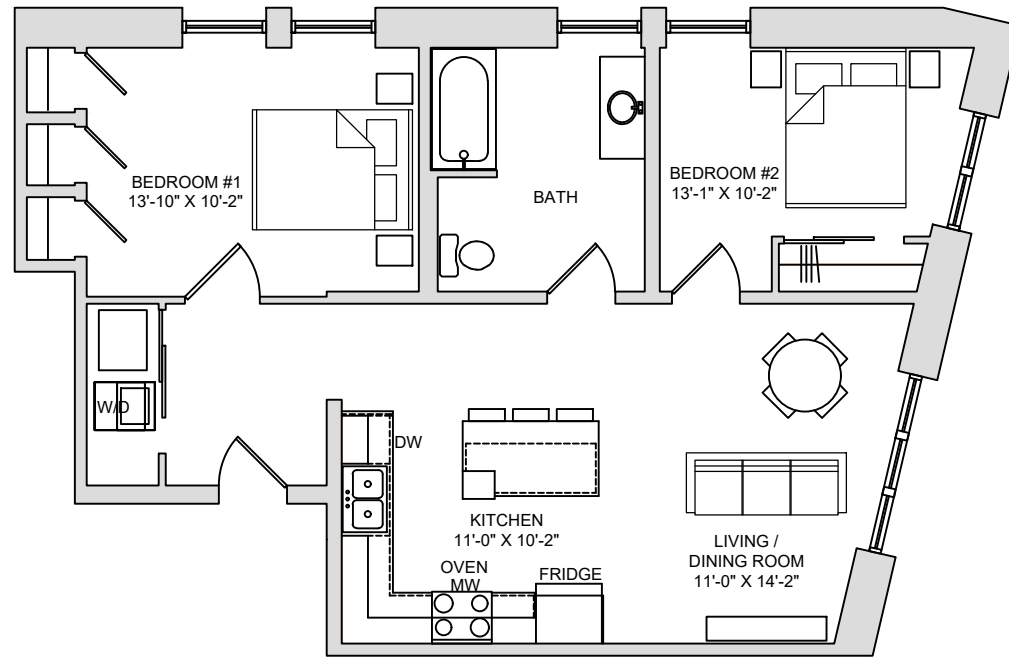

WASHINGTON PLACE
HISTORIC FLATS

UNIT 102
FIRST FLOOR

2 BEDROOM

1 BATH

805 SF

SCALE: 1/8" = 1'-0"