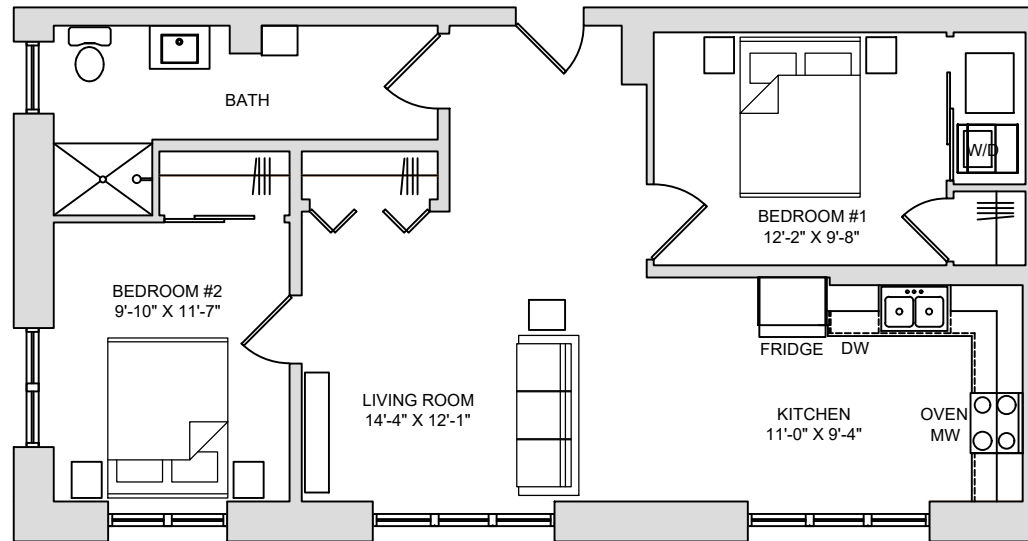

WASHINGTON PLACE  
HISTORIC FLATS

UNIT 103  
FIRST FLOOR

2 BEDROOM

1 BATH

803 SF

SCALE: 1/8" = 1'-0"