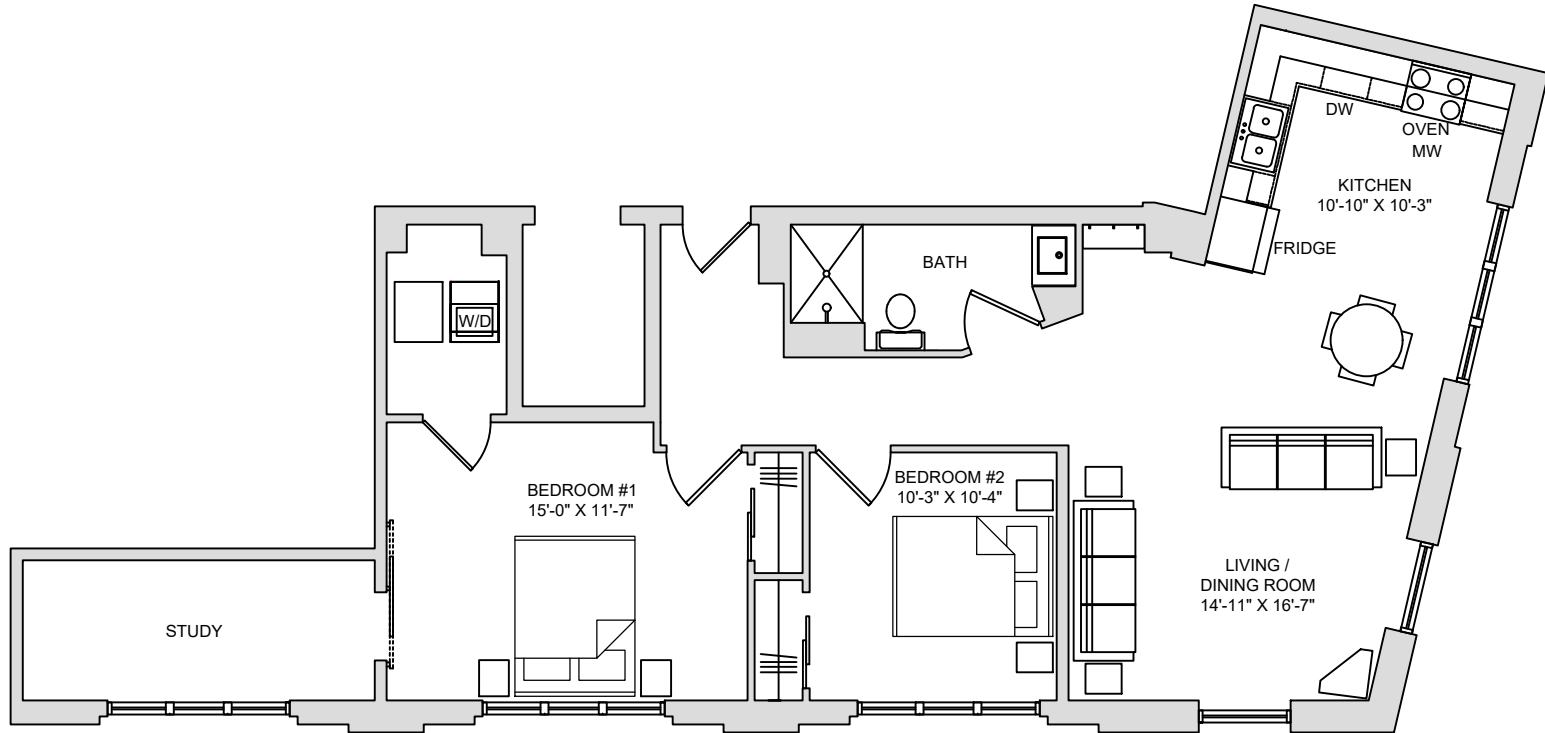

WASHINGTON PLACE  
HISTORIC FLATS

UNIT 201  
SECOND FLOOR

2 BEDROOM

1 BATH

1,043 SF

SCALE: 1/8" = 1'-0"