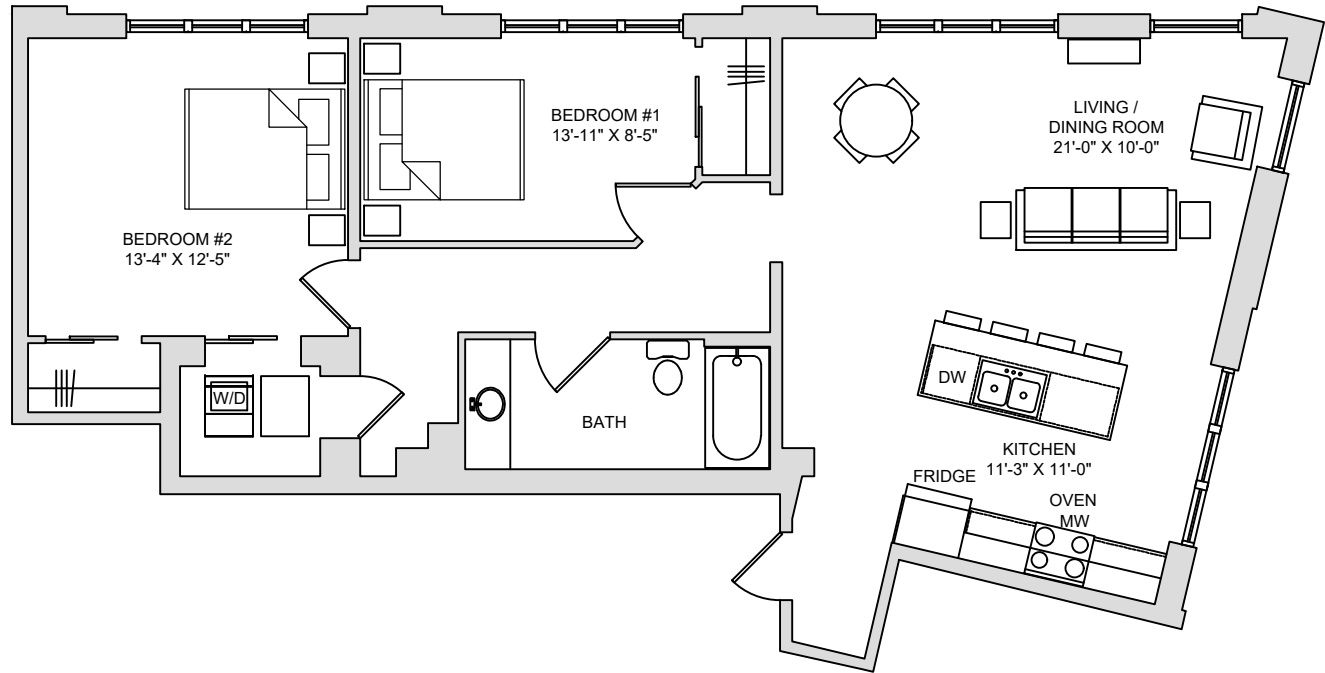

WASHINGTON PLACE
HISTORIC FLATS

UNIT 202
SECOND FLOOR

2 BEDROOM 1 BATH 1,010 SF

SCALE: 1/8" = 1'-0"