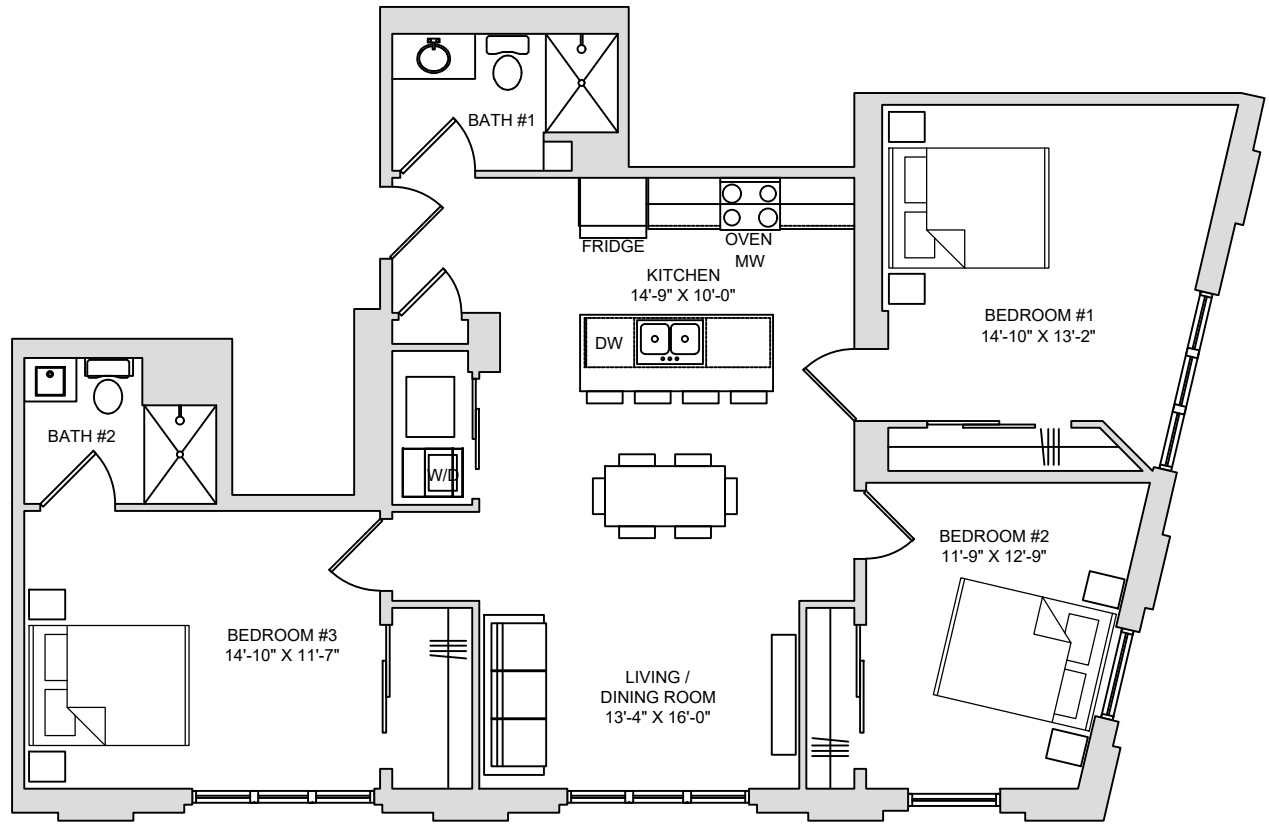

WASHINGTON PLACE  
HISTORIC FLATS

UNIT 301  
THIRD FLOOR

3 BEDROOM

2 BATH

1,168 SF

SCALE: 1/8" = 1'-0"