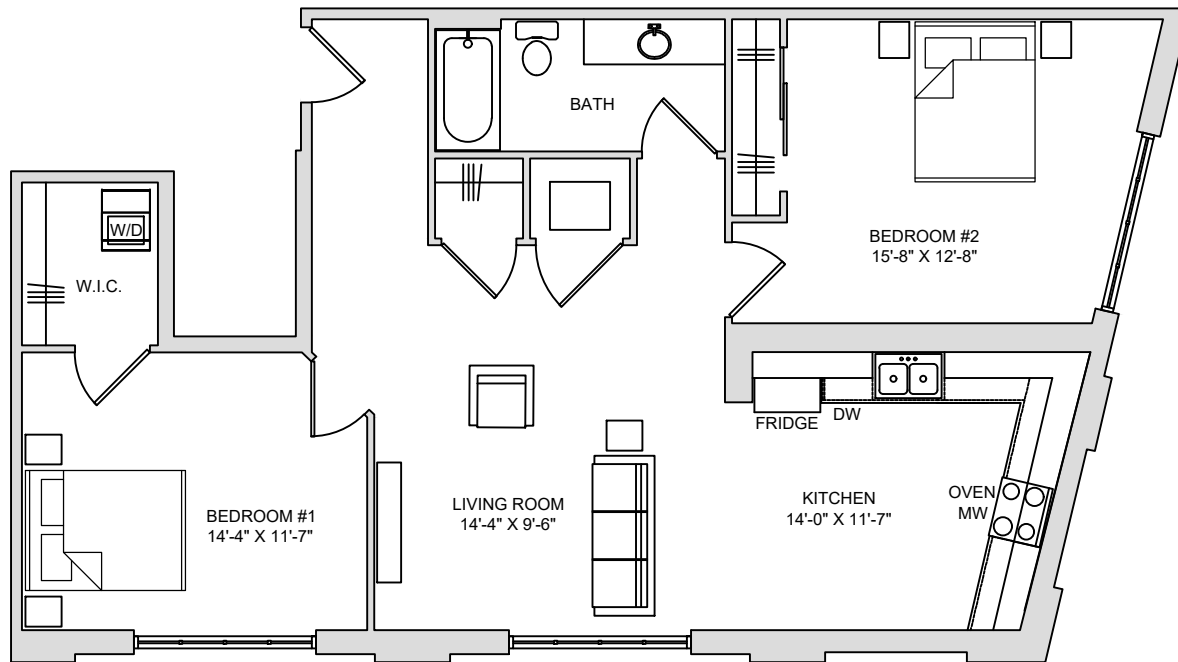

WASHINGTON PLACE
HISTORIC FLATS

UNIT 401
FOURTH FLOOR

2 BEDROOM

1 BATH

1,013 SF

SCALE: 1/8" = 1'-0"